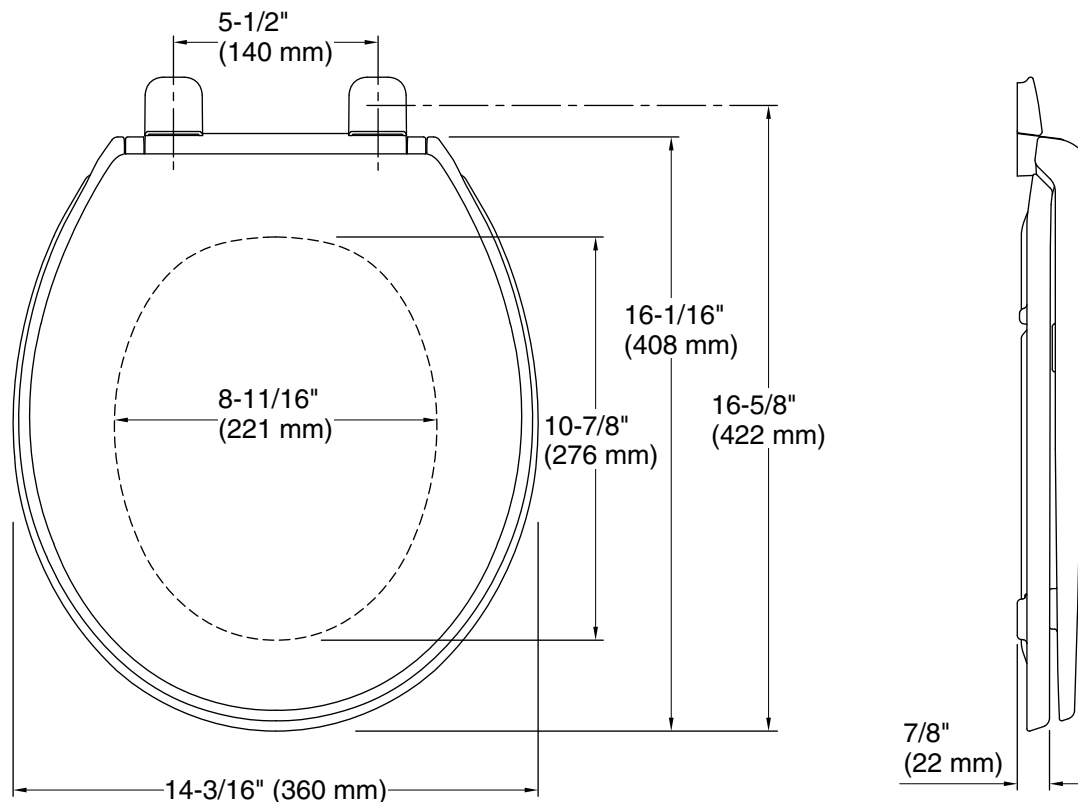

Color	Code	Description
	0	White
	96	Biscuit

Technical Information

All product dimensions are nominal.

Seat shape type: Round-front
Seat front type: Closed-front
Seat-mounting holes: 5-1/2" (140 mm)

Notes

Install this product according to the installation instructions.